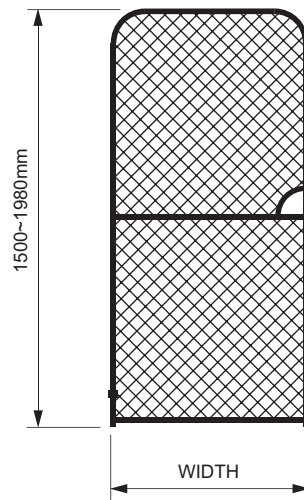

STANDARD SINGLE DOMESTIC GATES - 1500~1980mm HIGH

NOTE:
DIMENSIONS QUOTED
ARE ACTUAL GATE SIZE

Single Gate Specifications

Frame: 25NB - Hinge Collar Fitted
Chainwire: General - 50 x 2.50/3.15mm Mesh
Tennis Court - 49x2.50mm Mesh

Lacing Wire: Ø2.0mm
Fittings: 1 x'D' Latch & Striker, 1 x Hand Hole
Hinges NOT Included

Single Domestic Gates -1500~1980mm High

CODE	GATE HEIGHT	GATE WIDTH	FRAME	MESH	FINISH	STOCK
ALL GALVANISED - FRAME + CHAINWIRE + LACING						
GS28G	1500mm	900mm	25NB	50 x 2.5.3.15mm	ALL GALVANISED	NO
GS29G	1500mm	1200mm	25NB	50x2.5mm	ALL GALVANISED	NO
GS31G	1500mm	1500mm	25NB	50x2.5mm	ALL GALVANISED	NO
GS34G	1800mm	900mm	25NB	50x2.5mm	ALL GALVANISED	YES (LH)
GS35G	1800mm	1200mm	25NB	50x2.5mm	ALL GALVANISED	NO
GS36G	1800mm	1500mm	25NB	50x2.5mm	ALL GALVANISED	NO
# GS40G	1980mm	1070mm	25NB	49x2.5mm	ALL GALVANISED	YES (LH)
GALVANISED FRAME - PVC COATED CHAINWIRE & LACING						
GS28PVC	1500mm	900mm	25NB	50x2.5mm	GAL FRAME / PVC CHAINWIRE	NO
GS29PVC	1500mm	1200mm	25NB	50x2.5mm	GAL FRAME / PVC CHAINWIRE	NO
GS31PVC	1500mm	1500mm	25NB	50x2.5mm	GAL FRAME / PVC CHAINWIRE	NO
GS34PVC	1800mm	900mm	25NB	50x2.5mm	GAL FRAME / PVC CHAINWIRE	NO
GS35PVC	1800 mm	1200mm	25NB	50x2.5mm	GAL FRAME / PVC CHAINWIRE	NO
GS36PVC	1800mm	1500mm	25NB	50x2.5mm	GAL FRAME / PVC CHAINWIRE	NO
# GS40PVC	1980mm	1070mm	25NB	49x2.5mm	GAL FRAME / PVC CHAINWIRE	NO
FULL COLOUR - POWDERCOATED FRAME - PVC COATED CHAINWIRE & LACING						
GS28FC	1500mm	900mm	25NB	50x2.5mm	FULL COLOUR	NO
GS29FC	1500mm	1200mm	25NB	50x2.5mm	FULL COLOUR	NO
GS31FC	1500mm	1500mm	25NB	50x2.5mm	FULL COLOUR	NO
GS34FC	1800mm	900mm	25NB	50x2.5mm	FULL COLOUR	NO
GS35FC	1800mm	1200mm	25NB	50x2.5mm	FULL COLOUR	NO
GS36FC	1800mm	1500mm	25NB	50x2.5mm	FULL COLOUR	NO
# GS40FC	1980mm	1070mm	25NB	49x2.5mm	FULL COLOUR	YES (LH)

Suitable for Tennis Courts

- Please specify: Left or Right hand opening - 2.50mm or 3.15mm mesh

www.profence.com.au