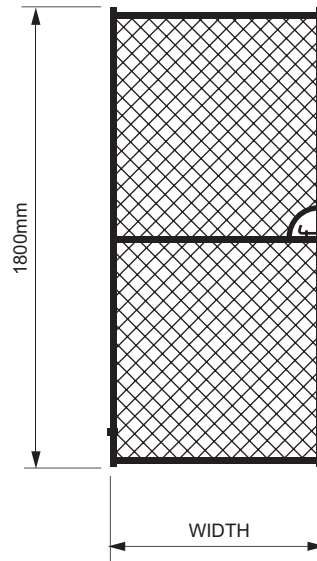

STANDARD SINGLE HEAVY DUTY GATES

NOTE:
DIMENSIONS QUOTED
ARE ACTUAL GATE SIZE

Single Gate Specifications

Frame: 32NB - Hinge Collar Fitted

Chainwire: 50 x 2.50/3.15mm Chainwire Mesh

Lacing Wire: Ø2.0mm

Fittings: 1 x Shoot Bolt, 1 x Hand Hole, 2 Caps
Hinges NOT Included

Single Heavy Duty Gates - Plain Top - 1800mm High

CODE	GATE WIDTH	FRAME	MESH	FINISH	STOCK
ALL GALVANISED - FRAME + CHAINWIRE + LACING					
GS41G	900mm	32NB	50x2.5mm	ALL GALVANISED	NO
GALVANISED FRAME - PVC COATED CHAINWIRE & LACING					
GS41PVC	900mm	32NB	50x2.5mm	GAL FRAME / PVC CHAINWIRE	NO
FULL COLOUR - POWDERCOATED FRAME - PVC COATED CHAINWIRE & LACING					
GS41FC	900mm	32NB	50x2.5mm	FULL COLOUR	NO

• Please specify: Left or Right hand opening - 2.50mm or 3.15mm mesh