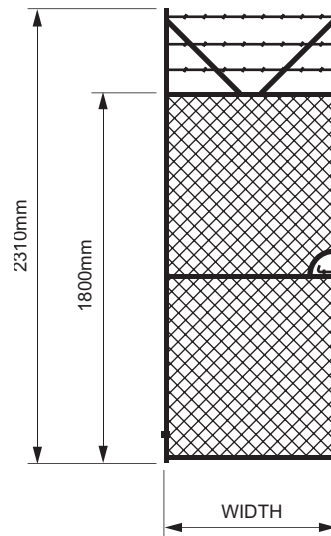

STANDARD SINGLE SECURITY GATES

NOTE:
DIMENSIONS QUOTED
ARE ACTUAL GATE SIZE

Single Gate Specifications

Frame: 25NB or 32NB - Hinge Collar Fitted
Chainwire: 50 x 2.5/3.15mm Chainwire Mesh
Lacing Wire: Ø2.0mm

Barbed Wire: 1.57mm Gauge Hi Tensile
Fittings: 1 x Shoot Bolt, 1 x Hand Hole, 2 Caps
Hinges NOT Included

Single Security Gates - 1800mm High + 3 Rows Barbed Wire (2310mm)

CODE	GATE WIDTH	FRAME	MESH	FINISH	STOCK
ALL GALVANISED - FRAME + CHAINWIRE + LACING					
GS1G	900mm	25NB	50 x 2.5/3.15mm	ALL GALVANISED	YES (LH)
GS3G	1200mm	25NB	50 x 2.5/3.15mm	ALL GALVANISED	NO
GS4G	1500mm	25NB	50 x 2.5/3.15mm	ALL GALVANISED	NO
GS7G	1500mm	32NB	50 x 2.5/3.15mm	ALL GALVANISED	NO

• Please specify: Left or Right hand opening - 2.50mm or 3.15mm mesh

STANDARD DOUBLE SECURITY GATES

NOTE:
DIMENSIONS QUOTED
ARE ACTUAL GATE SIZE

Double Gate Specifications

Frame: 25NB or 32NB - Hinge Collar Fitted
Chainwire: 50 x 2.50/3.15mm Chainwire Mesh
Lacing Wire: Ø2.0mm

Barbed Wire: 1.57mm Gauge Hi Tensile
Fittings: 2 x 8mm Heavy Gal Chain, 2 x Hand Holes,
2 x Drop Bolts (welded), 6 x Caps
Hinges NOT Included

Double Security Gates - 1800mm High + 3 Rows Barbed Wire (2310mm)