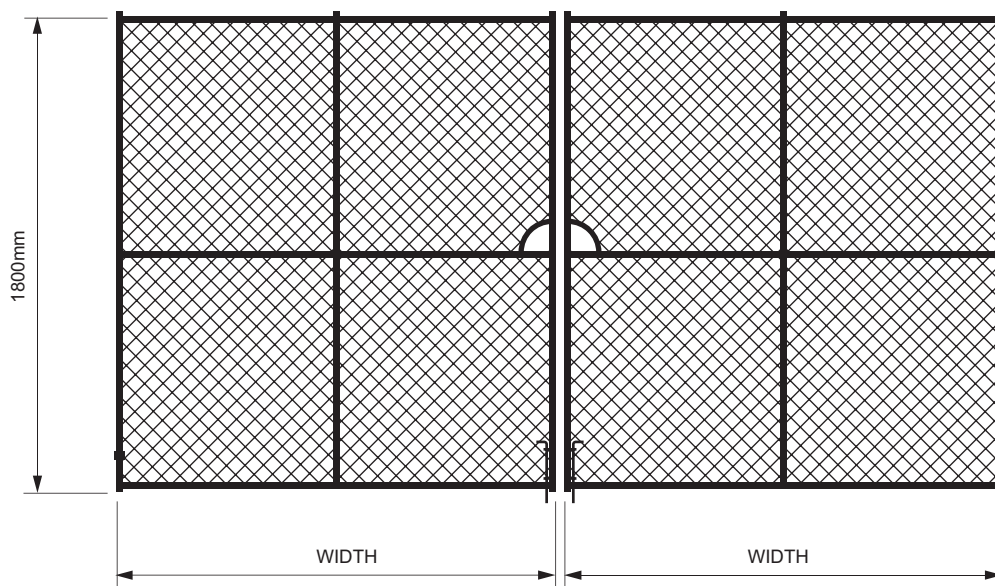

STANDARD DOUBLE HEAVY DUTY GATES

NOTE:
DIMENSIONS QUOTED
ARE ACTUAL GATE SIZE

Double Gate Specifications

Frame: 32NB - Hinge Collar Fitted

Chainwire: 50 x 2.50/3.15mm Chainwire Mesh

Lacing Wire: Ø2.0mm

Fittings: 2 x 8mm Heavy Gal Chain, 2 x Hand Holes,
2 x Drop Bolts (welded), 6 x Caps
Hinges NOT Included

Double Heavy Duty Gates - Plain Top - 1800mm High

CODE	GATE WIDTH	FRAME	MESH	FINISH	STOCK
ALL GALVANISED - FRAME + CHAINWIRE + LACING					
GD42G	3000mm (2 x 1500mm)	32NB	50x2.5mm	ALL GALVANISED	NO
GD47G	6000mm (2 x 3000mm)	32NB	50x2.5mm	ALL GALVANISED	NO
GALVANISED FRAME - PVC COATED CHAINWIRE & LACING					
GD42PVC	3000mm (2 x 1500mm)	32NB	50x2.5mm	GAL FRAME / PVC CHAINWIRE	NO
GD47PVC	6000mm (2 x 3000mm)	32NB	50x2.5mm	GAL FRAME / PVC CHAINWIRE	NO
FULL COLOUR - POWDERCOATED FRAME - PVC COATED CHAINWIRE & LACING					
GD42FC	3000mm (2 x 1500mm)	32NB	50x2.5mm	FULL COLOUR	NO
GD47FC	6000mm (2 x 3000mm)	32NB	50x2.5mm	FULL COLOUR	NO

• Please specify: 2.50mm or 3.15mm mesh