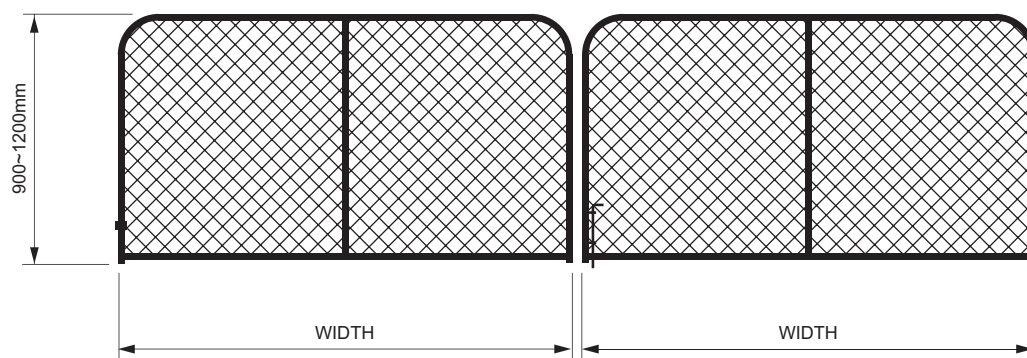

• Please specify: Left or Right hand opening - 2.50mm or 3.15mm mesh

STANDARD DOUBLE DOMESTIC GATES - 900~1200mm HIGH

NOTE:
DIMENSIONS QUOTED
ARE ACTUAL GATE SIZE

Double Gate Specifications

Frame: 25NB - Hinge Collars Fitted
Chainwire: 50 x 2.50/3.15mm Chainwire Mesh