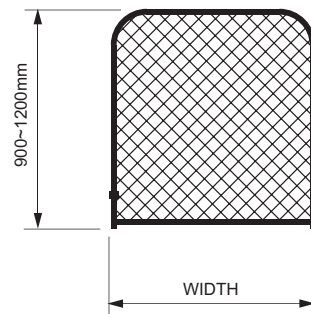

STANDARD SINGLE DOMESTIC GATES - 900~1200mm HIGH

NOTE:
DIMENSIONS QUOTED
ARE ACTUAL GATE SIZE

Single Gate Specifications

Frame:	25NB - Hinge Collar Fitted	Lacing Wire:	Ø2.0mm
Chainwire:	50 x 2.5/3.15mm Chainwire Mesh	Fittings:	1 x'D' Latch & Striker
Lacing Wire:	Ø2.0mm		Hinges NOT Included

Single Domestic Gates - 900~1200mm High

CODE	GATE HEIGHT	GATE WIDTH	FRAME	MESH	FINISH	STOCK
ALL GALVANISED - FRAME + CHAINWIRE + LACING						
GS16G	900mm	900mm	25NB	50 x 2.5/3.15mm	ALL GALVANISED	NO
GS17G	900mm	1200mm	25NB	50 x 2.5/3.15mm	ALL GALVANISED	NO
GS18G	900mm	1500mm	25NB	50 x 2.5/3.15mm	ALL GALVANISED	NO
GS22G	1200mm	900mm	25NB	50 x 2.5/3.15mm	ALL GALVANISED	NO
GS23G	1200mm	1200mm	25NB	50 x 2.5/3.15mm	ALL GALVANISED	NO
GS24G	1200mm	1500mm	25NB	50 x 2.5/3.15mm	ALL GALVANISED	NO

GALVANISED FRAME + PVC COATED CHAINWIRE & LACING

GS16PVC	900mm	900mm	25NB	50 x 2.5/3.15mm	GAL FRAME / PVC CHAINWIRE	NO
GS17PVC	900mm	1200mm	25NB	50 x 2.5/3.15mm	GAL FRAME / PVC CHAINWIRE	NO
GS18PVC	900mm	1500mm	25NB	50 x 2.5/3.15mm	GAL FRAME / PVC CHAINWIRE	NO
GS22PVC	1200mm	900mm	25NB	50 x 2.5/3.15mm	GAL FRAME / PVC CHAINWIRE	NO
GS23PVC	1200mm	1200mm	25NB	50 x 2.5/3.15mm	GAL FRAME / PVC CHAINWIRE	NO
GS24PVC	1200mm	1500mm	25NB	50 x 2.5/3.15mm	GAL FRAME / PVC CHAINWIRE	NO

FULL COLOUR - POWDERCOATED FRAME + PVC COATED CHAINWIRE & LACING

GS16FC	900mm	900mm	25NB	50 x 2.5/3.15mm	FULL COLOUR	NO
GS17FC	900mm	1200mm	25NB	50 x 2.5/3.15mm	FULL COLOUR	NO
GS18FC	900mm	1500mm	25NB	50 x 2.5/3.15mm	FULL COLOUR	NO
GS22FC	1200mm	900mm	25NB	50 x 2.5/3.15mm	FULL COLOUR	NO
GS23FC	1200mm	1200mm	25NB	50 x 2.5/3.15mm	FULL COLOUR	NO
GS24FC	1200mm	1500mm	25NB	50 x 2.5/3.15mm	FULL COLOUR	NO

• Please specify: Left or Right hand opening - 2.50mm or 3.15mm mesh