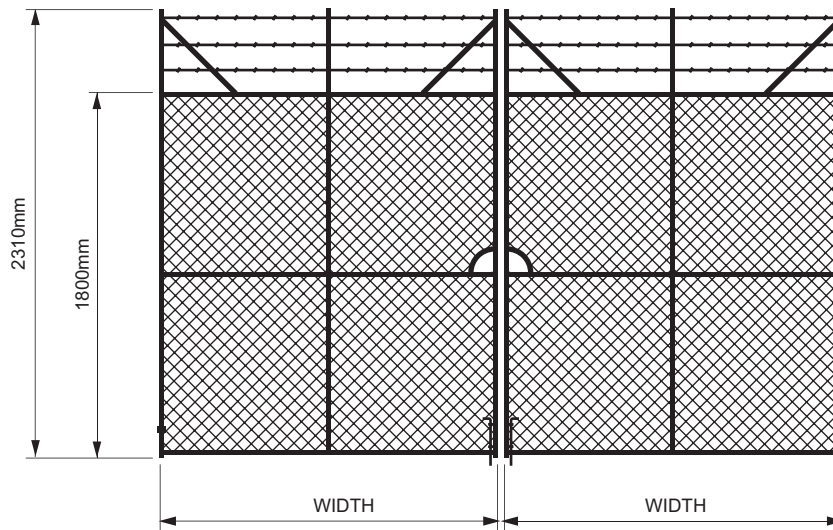

Barbed Wire: 1.57mm Gauge Hi Tensile
Fittings: 1 x Shoot Bolt, 1 x Hand Hole, 2 Caps
Hinges NOT Included

Single Security Gates - 1800mm High + 3 Rows Barbed Wire (2310mm)

CODE	GATE WIDTH	FRAME	MESH	FINISH	STOCK
ALL GALVANISED - FRAME + CHAINWIRE + LACING					
GS1G	900mm	25NB	50 x 2.5/3.15mm	ALL GALVANISED	YES (LH)
GS3G	1200mm	25NB	50 x 2.5/3.15mm	ALL GALVANISED	NO
GS4G	1500mm	25NB	50 x 2.5/3.15mm	ALL GALVANISED	NO
GS7G	1500mm	32NB	50 x 2.5/3.15mm	ALL GALVANISED	NO

GALVANISED FRAME - PVC COATED CHAINWIRE & LACING

GS1PVC	900mm	25NB	50 x 2.5/3.15mm	GAL FRAME / PVC CHAINWIRE	NO
GS3PVC	1200mm	25NB	50 x 2.5/3.15mm	GAL FRAME / PVC CHAINWIRE	NO
GS4PVC	1500mm	25NB	50 x 2.5/3.15mm	GAL FRAME / PVC CHAINWIRE	NO
GS7PVC	1500mm	32NB	50 x 2.5/3.15mm	GAL FRAME / PVC CHAINWIRE	NO

• Please specify: Left or Right hand opening - 2.50mm or 3.15mm mesh

STANDARD DOUBLE SECURITY GATES

NOTE:
DIMENSIONS QUOTED
ARE ACTUAL GATE SIZE

Double Gate Specifications

Frame: 25NB or 32NB - Hinge Collar Fitted
Chainwire: 50 x 2.50/3.15mm Chainwire Mesh
Lacing Wire: Ø2.0mm