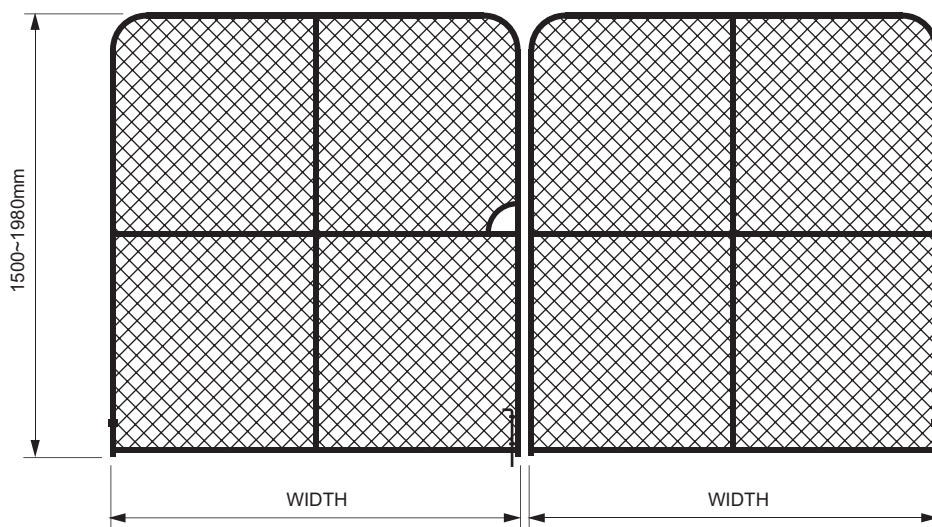

Lacing Wire: Ø2.0mm
Fittings: 1 x'D' Latch & Striker, 1 x Hand Hole
Hinges NOT Included

Single Domestic Gates -1500~1980mm High

CODE	GATE HEIGHT	GATE WIDTH	FRAME	MESH	FINISH	STOCK
ALL GALVANISED - FRAME + CHAINWIRE + LACING						
GS28G	1500mm	900mm	25NB	50 x 2.5.3.15mm	ALL GALVANISED	NO
GS29G	1500mm	1200mm	25NB	50x2.5mm	ALL GALVANISED	NO
GS31G	1500mm	1500mm	25NB	50x2.5mm	ALL GALVANISED	NO
GS34G	1800mm	900mm	25NB	50x2.5mm	ALL GALVANISED	YES (LH)
GS35G	1800mm	1200mm	25NB	50x2.5mm	ALL GALVANISED	NO
GS36G	1800mm	1500mm	25NB	50x2.5mm	ALL GALVANISED	NO
# GS40G	1980mm	1070mm	25NB	49x2.5mm	ALL GALVANISED	YES (LH)
GALVANISED FRAME - PVC COATED CHAINWIRE & LACING						
GS28PVC	1500mm	900mm	25NB	50x2.5mm	GAL FRAME / PVC CHAINWIRE	NO
GS29PVC	1500mm	1200mm	25NB	50x2.5mm	GAL FRAME / PVC CHAINWIRE	NO
GS31PVC	1500mm	1500mm	25NB	50x2.5mm	GAL FRAME / PVC CHAINWIRE	NO
GS34PVC	1800mm	900mm	25NB	50x2.5mm	GAL FRAME / PVC CHAINWIRE	NO
GS35PVC	1800 mm	1200mm	25NB	50x2.5mm	GAL FRAME / PVC CHAINWIRE	NO
GS36PVC	1800mm	1500mm	25NB	50x2.5mm	GAL FRAME / PVC CHAINWIRE	NO
# GS40PVC	1980mm	1070mm	25NB	49x2.5mm	GAL FRAME / PVC CHAINWIRE	NO
FULL COLOUR - POWDERCOATED FRAME - PVC COATED CHAINWIRE & LACING						
GS28FC	1500mm	900mm	25NB	50x2.5mm	FULL COLOUR	NO
GS29FC	1500mm	1200mm	25NB	50x2.5mm	FULL COLOUR	NO
GS31FC	1500mm	1500mm	25NB	50x2.5mm	FULL COLOUR	NO
GS34FC	1800mm	900mm	25NB	50x2.5mm	FULL COLOUR	NO
GS35FC	1800mm	1200mm	25NB	50x2.5mm	FULL COLOUR	NO
GS36FC	1800mm	1500mm	25NB	50x2.5mm	FULL COLOUR	NO
# GS40FC	1980mm	1070mm	25NB	49x2.5mm	FULL COLOUR	YES (LH)

Suitable for Tennis Courts

- Please specify: Left or Right hand opening - 2.50mm or 3.15mm mesh

www.profence.com.au

STANDARD DOUBLE DOMESTIC GATES - 1500~1980mm High

NOTE:
DIMENSIONS QUOTED
ARE ACTUAL GATE SIZE