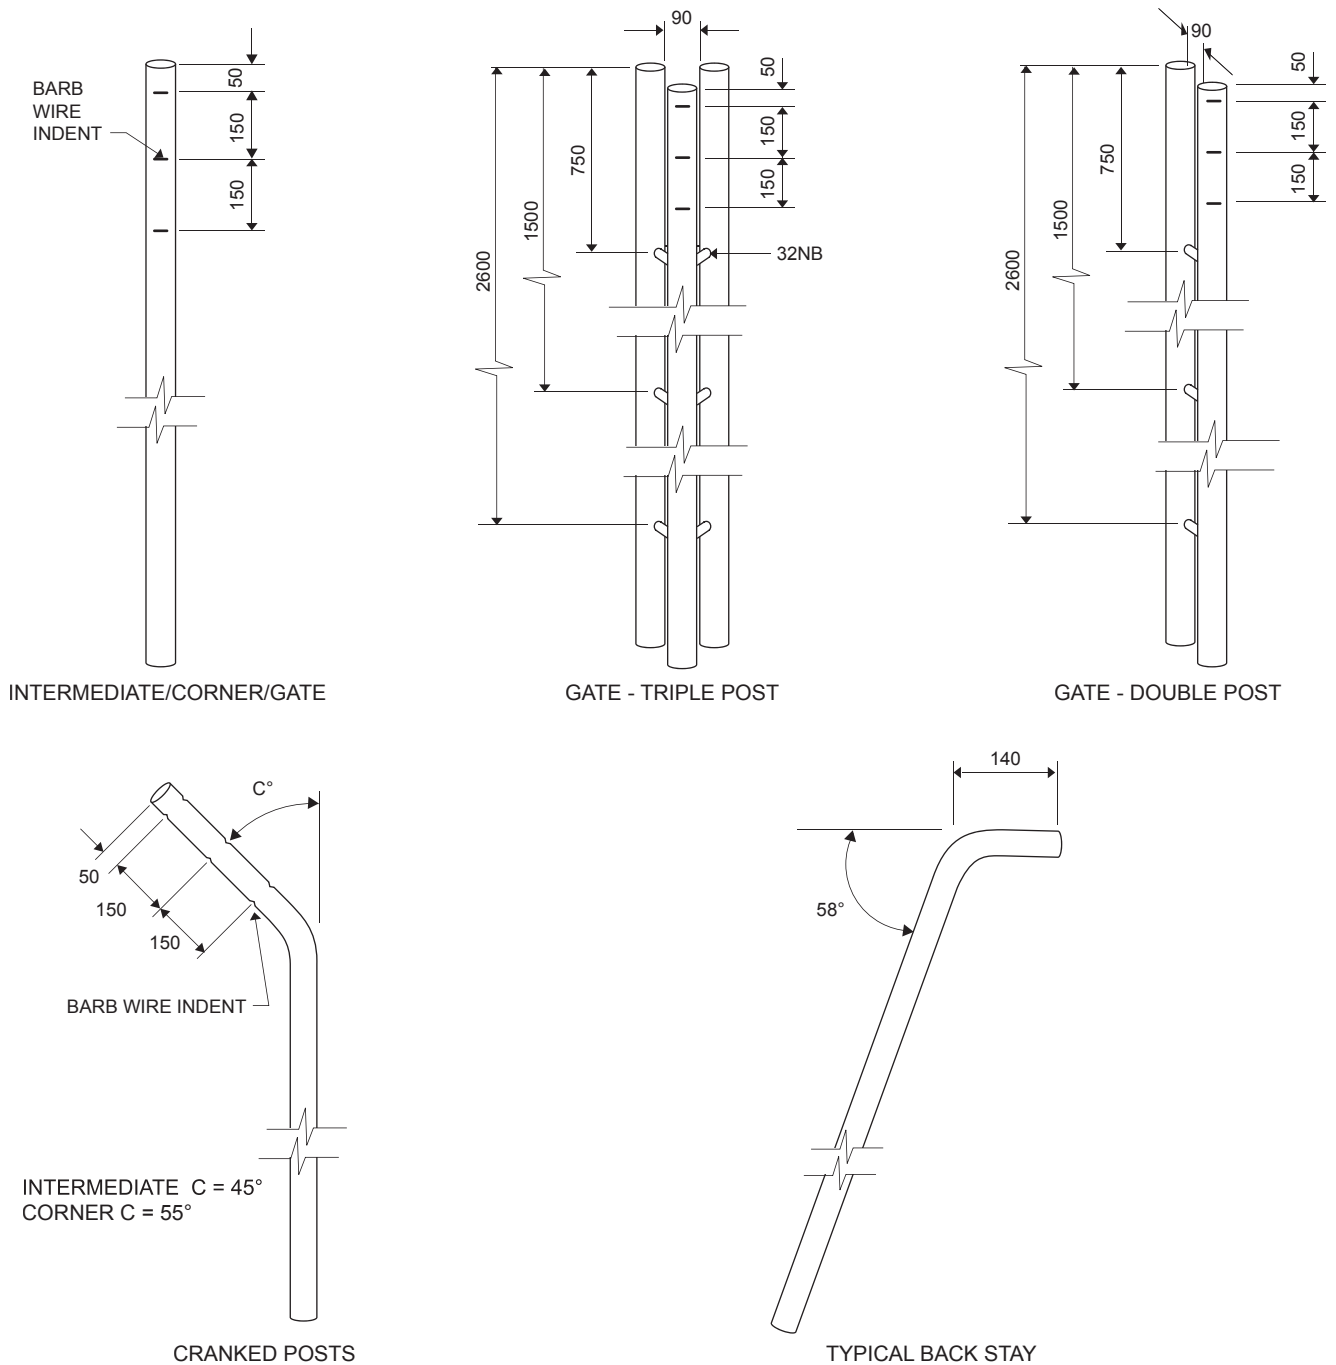

Pipe Specifications

| NOMINAL BORE | OUTSIDE DIAMETER | GAUGE - WALL THICKNESS | | |
|---------------|-------------------|------------------------|----------------|-------------|
| | | EXTRA LIGHT - XL | GAL LIGHT - GL | MEDIUM - MD |
| 20mm (3/4") | 26.9mm (1 1/16") | 2.0mm | 2.3mm | 2.6mm |
| 25mm (1") | 33.7mm (1 11/32") | 2.0mm | 2.6mm | 3.2mm |
| 32mm (1 1/4") | 42.4mm (1 11/16") | 2.0mm | 2.6mm | 3.2mm |
| 40mm (1 1/2") | 48.3mm (1 29/32") | 2.3mm | 2.9mm | 3.2mm |
| 50mm (2") | 60.3mm (2 3/8") | 2.3mm | 2.9mm | 3.6mm |
| 80mm (3") | 88.9mm (3 1/2") | 2.9mm | 3.2mm | 4.0mm |
| 100mm (4") | 114.3mm (4 1/2") | - | 4.5mm | - |

Security Post Dimensions

Security Fencing Guide - 1800mm High Chainwire Fence with 3 Rows Barbed Wire

| CODE | DESCRIPTION | PIPE | LENGTH | GAUGE | STOCK |
|--|---------------|------|--------|-----------|-------|
| INTERMEDIATE POSTS - 3 x POST INDENTS FOR BARBED WIRE | | | | | |
| PST SX 32NB 3B 3000 | STRAIGHT | 32NB | 3000mm | XL | YES |
| PST SL 32NB 3B 3000 | STRAIGHT | 32NB | 3000mm | GL | YES |
| PST BX 32NB 3B 3000 | CRANKED (45°) | 32NB | 3000mm | XL | YES |
| PST BL 32NB 3B 3000 | CRANKED (45°) | 32NB | 3000mm | GL | NO |
| PST SX 32NB 3B 3250 | STRAIGHT | 32NB | 3250mm | XL | NO |
| PST SL 32NB 3B 3250 | STRAIGHT | 32NB | 3250mm | GL | NO |
| PST BX 32NB 3B 3250 | CRANKED (45°) | 32NB | 3250mm | XL | NO |
| PST BL 32NB 3B 3250 | CRANKED (45°) | 32NB | 3250mm | GL | NO |
| PST SL 40NB 3B 3250 | STRAIGHT | 40NB | 3250mm | GL | NO |
| PST BL 40NB 3B 3250 | CRANKED (45°) | 40NB | 3250mm | GL | NO |

CORNER POSTS - 3 x POST INDENTS FOR BARBED WIRE

| | | | | | |
|---------------------|---------------|------|--------|-----------|-----|
| PST SX 50NB 3B 3250 | STRAIGHT | 50NB | 3250mm | XL | YES |
| PST SL 50NB 3B 3250 | STRAIGHT | 50NB | 3250mm | GL | NO |
| PST BX 50NB 3B 3250 | CRANKED (55°) | 50NB | 3250mm | XL | YES |
| PST BL 50NB 3B 3250 | CRANKED (55°) | 50NB | 3250mm | GL | YES |